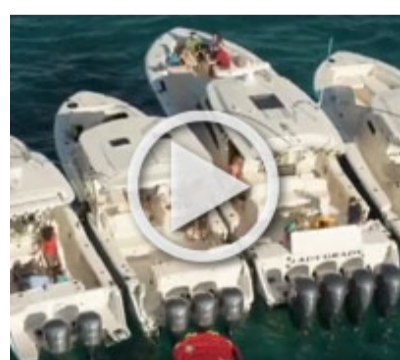

DOCK Lines

The newsletter of The Grady Life

“Get yourself a Grady-White *Fisherman 236* and live the life you’ve always dreamed of!”

Great advice from *Coastal Angler Magazine*. Watch this video that highlights their day on the water catching dinner and revealing the many features that make the 236 one terrific boat for fishing and family fun. [Watch now.](#)

WINTER SALES EVENT

LIMITED TIME ONLY

Time is running out! The Grady-White Winter Sales Event ends soon.

Prime boating season is quickly approaching and in some areas of the world it’s taking place now! There’s no better time to take advantage of Grady’s factory savings and dealer incentives going on now—during our Winter Sales Event. It’s your last opportunity to get the best deal on your new Grady. See our impressive lineup of dual consoles, center consoles, coastal explorers and cabin boats from 18 to 45 feet. [We’re sure to have the perfect boat for you and your family.](#)

Protect your boat when tying up at the dock.

Fender tying can be somewhat of an art! This video makes it easy. [Take a look and master the technique](#) so you’ll be good to go on your next outing.

Make this a part of your spring and fall boating checklist!

Fuel tanks should be visually inspected and the exteriors rinsed off with fresh water at least twice a year. [Check out this maintenance tip](#) along with more recommendations to keep your boat running well.

More Than a Boat

Grady-White ownership goes beyond the joys of boating to making a lifetime of memories with family and friends. [Get a taste of The Grady Life here.](#) Stop imagining this lifestyle and go make it a reality!

Grady Owners Love to Share